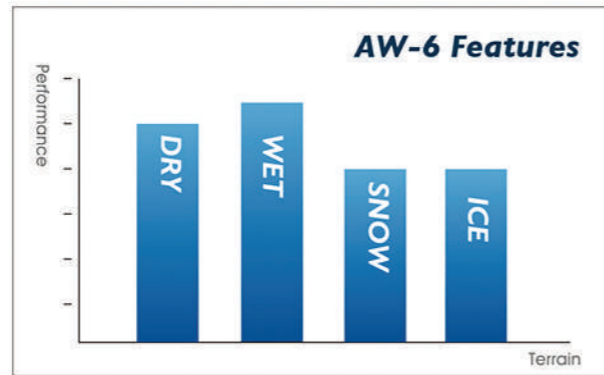

NEW

The advanced handling of AW-6 helps drivers to feel ease and security on diverse weather conditions all year round.

Designed For Passenger Car

1. Center groove design for better drainage ability.
2. The tread width is 6% wider than its predecessor for better ice-snow road controllability.
3. 5 pitches layout tread block design improves driving serenity by reducing noises.
4. 3D sipe pattern design for better tread rigidity and ice road handling.
5. Grooves design along with straight grooves for better drainage ability.
6. Whole new tread rubber formula for better performance on wet road condition.

AW-6 Size List