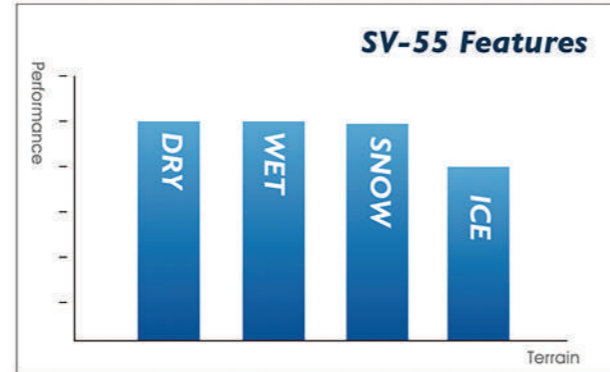

1. Four circumferential groove tread pattern design with 36% void ratio has effective drainage performance to prevent hydroplaning or slipping on wet surface.
2. The sipes enhance cornering maneuverability and strengthen lateral force.
3. The 2-in-1 pitch design minimizes rolling noise by depressing resonance effect.
4. The cylindrical sipes on the outside help to form icicles to enhance crawling and gripping ability on snowy or icy surfaces.

5. The linkage between outside blocks strengthens block stiffness to enhance cornering maneuverability.

SV-55 Size List

Series	Inch	Size	Load Index	Speed Index	Rim Width (Inch)	OD (mm)	SW (mm)	EU TIRE LABEL			
								RRC	Wet Grip	Noise Value (dB)	Noise Class
35'	20	315/35R20	110(XL)	V	11	728	320	C	B	74	2
	19	235/35ZR19	91(XL)	W	8.5	647	241	E	C	72	2
40'	20	275/40ZR20	106(XL)	W	9.5	728	278	E	C	73	2
	19	255/40R19	100(XL)	V	9	687	260	C	C	73	2
	18	255/40R18	99(XL)	V	9	661	260	E	C	73	2
45'	20	275/45R20	110(XL)	V	9	756	273	E	C	73	2
	19	235/45R19	99(XL)	V	8	695	236	E	C	72	2
	18	255/45R18	103(XL)	V	8.5	687	255	E	C	73	2
50'	18	245/50R18	104(XL)	V	7.5	703	253	C	C	72	2
55'	19	255/55R19	111(XL)	V	8	763	265	C	C	73	2
	19	225/55R19	99	V	7	731	233	C	C	72	2
	18	235/55R18	104(XL)	H	7.5	715	245	C	C	72	2
60'	18	255/60R18	112(XL)	V	7.5	763	260	C	C	73	2
	18	225/60R18	104(XL)	V	6.5	727	228	C	C	72	2
	17	255/60R17	110(XL)	H	7.5	738	260	C	C	73	2
	17	235/60R17	106(XL)	V	7	714	240	C	C	72	2